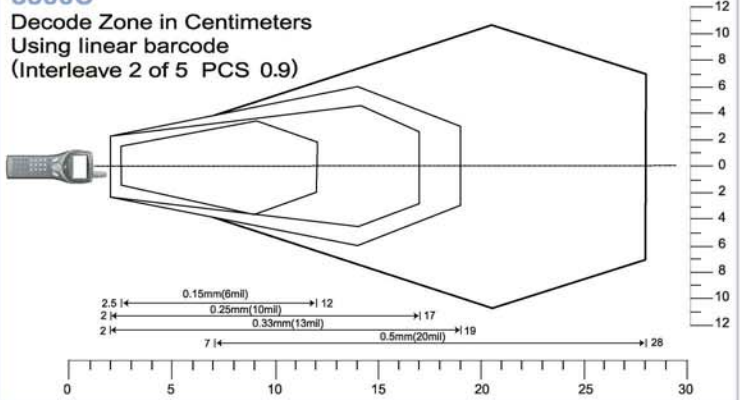

8300C

Decode Zone in Centimeters
Using linear barcode
(Interleave 2 of 5 PCS 0.9)

Headquarters <http://www.cipherlab.com>

CipherLab Co., Ltd. 12F, 333 Dunhua S. Rd., Sec 2 Taipei, Taiwan 106 TEL: +886 2 8647-3300 FAX: +886 2 8732-3300

USA <http://www.cipherlab.com>

Syntech West Inc. 3404 57th Street, NW, Gig Harbor, WA 98335, U.S.A. TEL: +1 253 858-7906 FAX: +1 253 858-7713