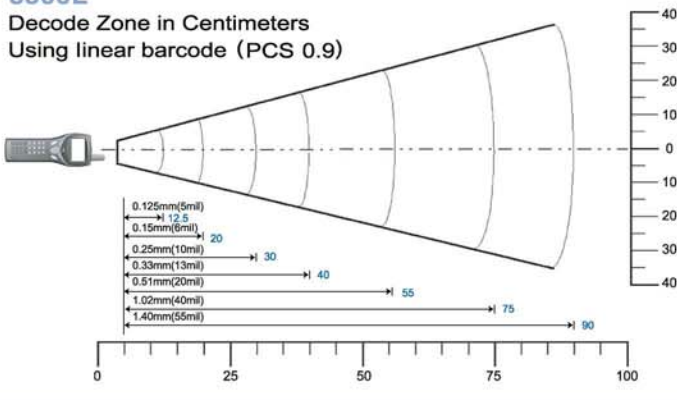

8300 SERIES Portable Terminal

Specifications

Power

Operation battery:	Li-ion 3.7V, 700mAh
Backup battery:	3.0V, 7.0mAh, rechargeable Lithium
Working hour:	Over 100 hours (5 seconds a reading)

Dimensions

Size:	170mm (L) x 77mm (W) x 37mm (H)
Weight:	250g (including batteries)

General Characteristics

CPU:	16-bit CMOS, low power consumption
Program memory:	2MB flash memory
Data memory:	2MB/4MB/8MB SRAM
Display:	128X64 graphic dots FSTN with LED back-lit
Keypad:	24 Numeric or 39 Alphanumeric rubber keys
Scanning angle:	0° or 45° Factory Set

Indicator

Buzzer:	Programmable, 1KHz to 4KHz
LED:	Dual color, green and red

Programming Language

"C", BASIC, and a Windows-based Application Generator

Warranty

1 Year

Reading Performance

8300L

Decode Zone in Centimeters
Using linear barcode (PCS 0.9)

Laser Scanner (8300L)

Light source:	Visible Laser diode operating at 670±15nm
Scan rate:	36±3 scans/sec
Scan angle:	42°± nominal
Reading range:	1cm ~ 90cm, depends on barcode resolution

Long Range CCD (8300C)

Resolution:	Up to 0.125mm (5mil)
Reading range:	2cm ~ 28cm, depends on barcode resolution
Scan rate:	100 scans/sec

Environmental

Operating Temperature:	-20° C to 60° C
Storage Temperature:	-30° C to 70° C
Humidity:	Non-condensed 5% to 95%
Shock resistance:	1.2M drops onto concrete
IP rating:	65
EMC regulation:	FCC class-A, CE and C-Tick approved

Communication

RS232:	Transmission speed up to 115.2k bps
IrDA:	Standard 1.0 Compatible, up to 115.2k bps
High Speed IR:	Up to 115.2k bps transmission rate

Accessories

RS-232 cable, keyboard Wedge Cable, USB Cable, Modem Cradle (56K), Charging & Communication Cradle